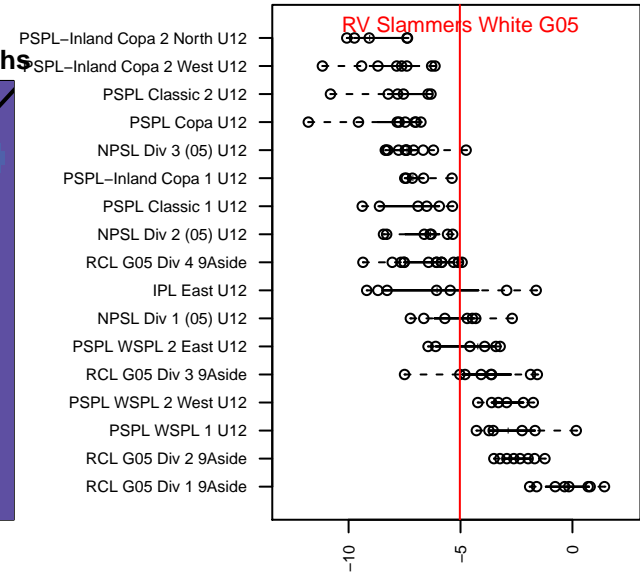

# RV Slammers White G05

Rainier Valley Slammers  
 Auburn, WA  
 G05 total strength=694  
 attack=0.86 defense=0.56  
 fall league = RCL G05 Div 3 9Aside  
 spr league = Win RCL G05 Div 3

alt names used:  
 Rainier Valley Slammers  
 RVS G05 White  
 RVS G05 White  
 RVS G05 White  
 RVS G05 White  
 RAINIER VALLEY SLAMMERS RVS G05 WHI

Venues played:  
 2016 Skagit Firecracker Bronze U12  
 2016 Crossfire Select U12 Silver  
 2016 Summer Slam Division 1 Gold U12  
 2016 RCL G05 Div 3 9Aside  
 2016 Win RCL G05 Div 3  
 2016 WA Cup U12 Silver U12

**attack and defense variance (black dot)  
relative to other teams  
and top 10 in region**

**attack and defense rating  
relative to others at age  
and all opponents in last 13 months**

**Performance relative to 13 month average**