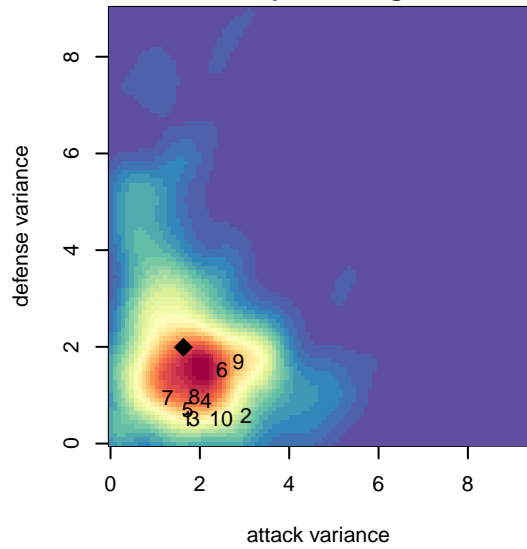

**attack and defense variance (black dot)
relative to other teams
and top 10 in region**