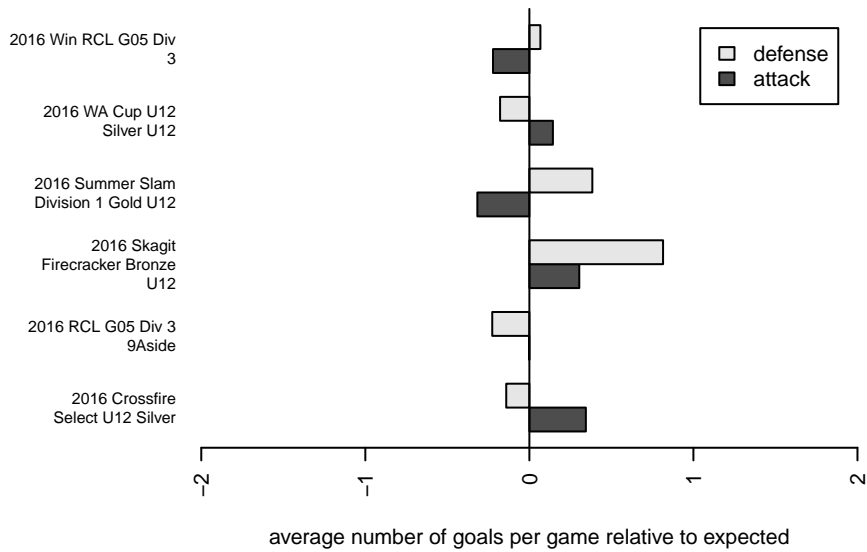

# RV Slammers White G05

Rainier Valley Slammers  
 Auburn, WA  
 G05 total strength=694  
 attack=0.86 defense=0.56  
 fall league = RCL G05 Div 3 9Aside  
 spr league = Win RCL G05 Div 3

alt names used:  
 Rainier Valley Slammers  
 RVS G05 White  
 RVS G05 White  
 RVS G05 White  
 RVS G05 White  
 RAINIER VALLEY SLAMMERS RVS G05 WHI

Venues played:  
 2016 Skagit Firecracker Bronze U12  
 2016 Crossfire Select U12 Silver  
 2016 Summer Slam Division 1 Gold U12  
 2016 RCL G05 Div 3 9Aside  
 2016 Win RCL G05 Div 3  
 2016 WA Cup U12 Silver U12

**attack and defense variance (black dot)  
relative to other teams  
and top 10 in region**

**attack and defense rating  
relative to others at age  
and all opponents in last 13 months**

**Performance relative to 13 month average**