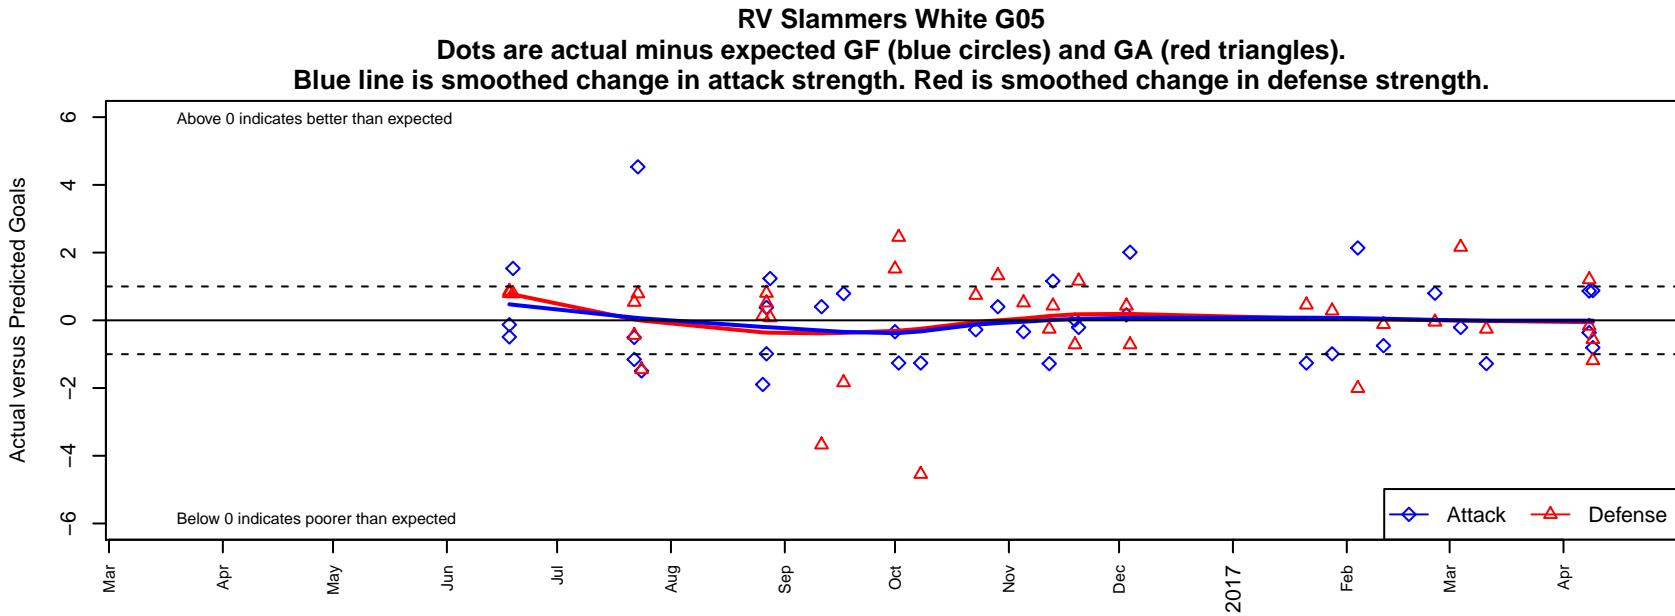

# RV Slammers White G05

Rainier Valley Slammers  
 Auburn, WA  
 G05 total strength=694  
 attack=0.86 defense=0.56  
 fall league = RCL G05 Div 3 9Aside  
 spr league = Win RCL G05 Div 3

alt names used:  
 Rainier Valley Slammers  
 RVS G05 White  
 RVS G05 White  
 RVS G05 White  
 RVS G05 White  
 RAINIER VALLEY SLAMMERS RVS G05 WHI

**attack and defense variance (black dot)  
relative to other teams  
and top 10 in region**

**attack and defense rating  
relative to others at age  
and all opponents in last 13 months**

**Performance relative to 13 month average**