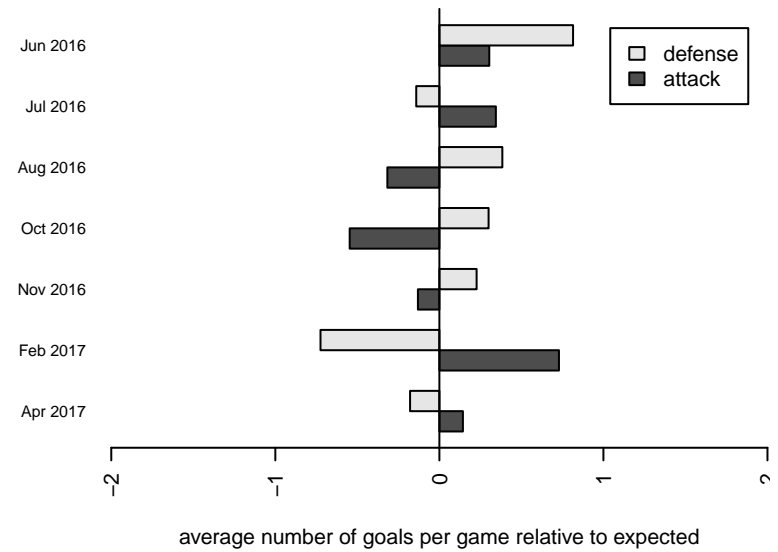

Performance relative to 13 month average